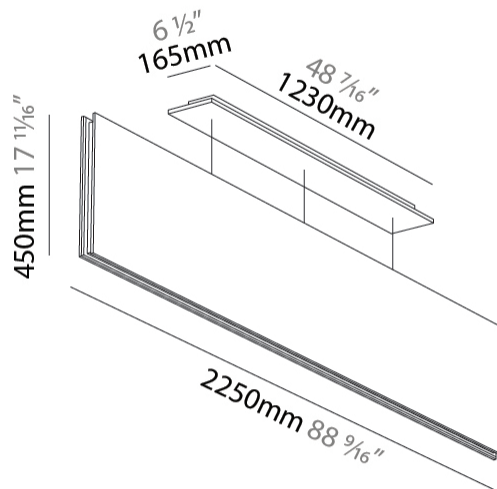

1. To build a product code in our configurator select the specify button on the base model # product page
2. To build a manual product code on this datasheet choose from the options listed below in blue font and add the suffix to the base model #

GENERAL

Series: Lullaby
Brand: Prolicht
Division: Architectural
Mounting Type: Suspension
Mounting Location: Ceiling
Subcategory: Acoustic

PHYSICAL

Shape: Rectangle
Length (mm): 2250
Length (in): 88 ³/₁₆
Width (mm): 50
Width (in): 1 ¹⁵/₁₆
Height (mm): 450
Height (in): 17 ¹¹/₁₆
Light Distribution: Direct
Fixture Finish: ANC / ASH / BNA / BTC / BZE / CEL / EGG / EVG / FOG / FOS / FST / FUA / IRI / IRO / KHA / LIC / LIM / MER / MSN / MUS / ONX / PEA / PLU / POL / PPY / RAY / ROY / RST / STE / SWD / TAN / TAU
Fixture Material: Aluminum
Cable Details: 2,000mm / 6,000mm Transparent Cable

ELECTRICAL

Lamp Type: LED
Input Wattage (W): 47
Total Output Wattage (W): 42.7
Dimming: Non-Dimmable / 0-10V Dimming
Driver Included: Yes
Driver Location: Integrated
Driver Type: Constant Current - Universal
Driver Class: Class 2
Input Voltage (V): 120 - 277

LED

Color Temperature (°K): 2700 / 3000 / 3500 / 4000
Max. Delivered Lumen (lm): 6286 / 6378 / 6445 / 6562
Nominal Lumen (lm): 7510 / 7620 / 7700 / 7840
CRI: >90 CRI
Lamp Life (hrs): 80000

OPTICAL

Beam Angle: 80

RATINGS AND CERTIFICATIONS

Certified By: Certified for North American Standards
IP rating: IP20